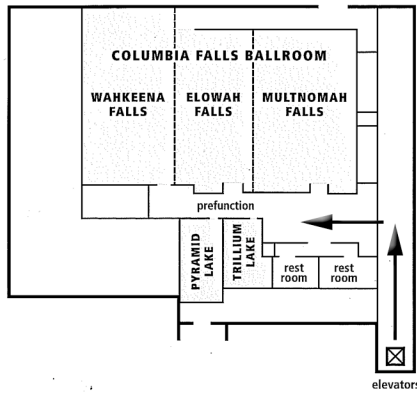

MAP of University Place Conference Center

310 SW Lincoln Street, Portland, OR 97201
Toll Free: 866.845.4647, Local: 503.221.0141
www.uplace.pdx.edu

Level 2

Level 1